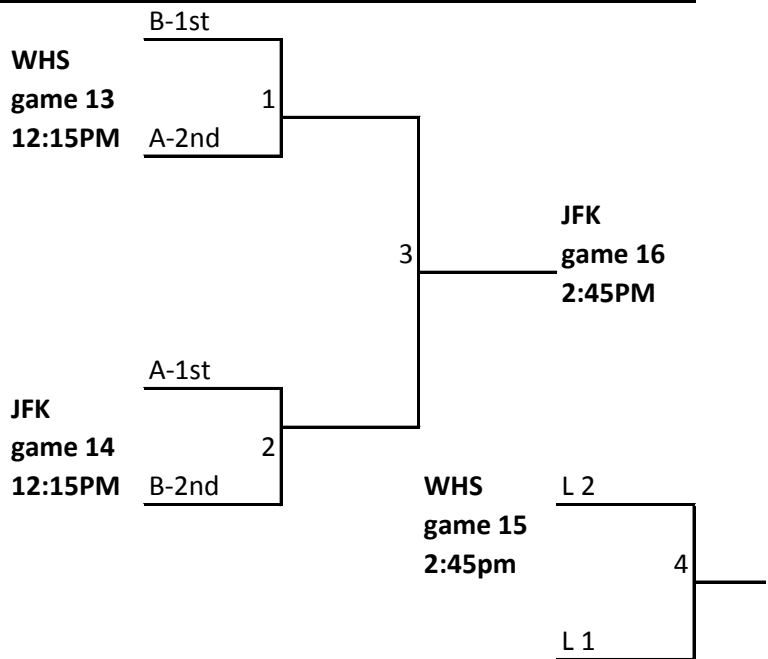

12th D1 Pool A		1	2	3	4
1	COMETS				
2	LADY RUNNIN REBELS #3-Pellicane				
3	BERKS-MONT VIPERS				
4	LADY RUNNIN REBELS #1-McDonough				

DAY	TIME	GYM	DAY	TIME	GYM	DAY	TIME	GYM
30-Apr	9:45AM	WHS	30-Apr	12:15 PM	WHS	30-Apr	2:45PM	WHS
1	vs	2	3	vs	4	1	vs	3
	—			—			—	

DAY	TIME	GYM	DAY	TIME	GYM	DAY	TIME	GYM
30-Apr	2:45 PM	LEVITT	1-May	8:30AM	WHS	1-May	9:45AM	WHS
2	vs	4	2	vs	3	4	vs	1
	—			—			—	

age Pool B		1	2	3	4
1	ST. JOHN LADY PHOENIX				
2	LADY RUNNIN REBELS #2 -Blatt				
3	CHESTER COUNTY WIZARDS				
4	PHILADELPHIA BELLES - Bamford				

DAY	TIME	GYM	DAY	TIME	GYM	DAY	TIME	GYM
30-Apr	11:00 AM	WHS	30-Apr	1:30PM	WHS	29-Apr	7:30PM	LEVITT
1	vs	2	3	vs	4	1	vs	3
	—			—			—	

DAY	TIME	GYM	DAY	TIME	GYM	DAY	TIME	GYM
30-Apr	4:00PM	WHS	1-May	8:30AM	JFK	1-May	9:45AM	JFK
2	vs	4	2	vs	3	4	vs	1
	—			—			—	